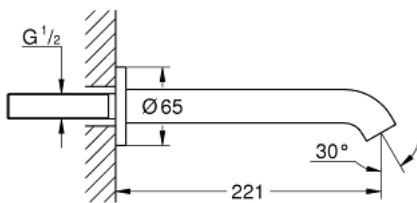

13 449 001 ESSENCE BATH SPOUT

PRODUCT DESCRIPTION

- Colour: chrome
- wall mounted
- mousseur
- male thread 1/2"
- GROHE LongLife finish
- projection 221 mm

13 449 001 **ESSENCE BATH SPOUT**

SPARE PARTS

1: Mousseur (Spare part-nr. 13926000)