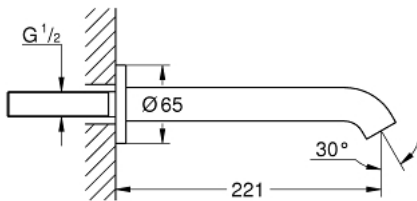

## 13 449 001 ESSENCE BATH SPOUT

### PRODUCT DESCRIPTION

- Tyc: Chrome
- wall mounted
- mousseur
- male thread 1/2"
- GROHE LongLife finish
- projection 221 mm

13 449 001 **ESSENCE BATH SPOUT**

**SPARE PARTS**

1: Mousseur (Spare part-nr. 13926000)