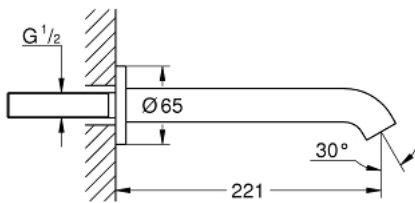

## 13 449 A01 ESSENCE BATH SPOUT

### PRODUCT DESCRIPTION

- Colour: hard graphite
- wall mounted
- mousseur
- male thread 1/2"
- projection 221 mm
- GROHE LongLife finish