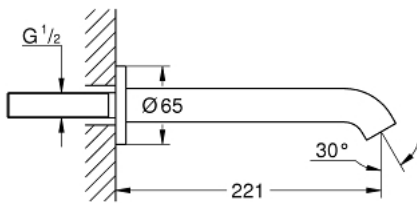

## 13 449 A01 ESSENCE BATH SPOUT

### PRODUCT DESCRIPTION

- Tyc: hard graphite
- wall mounted
- mousseur
- male thread 1/2"
- projection 221 mm
- GROHE LongLife finish