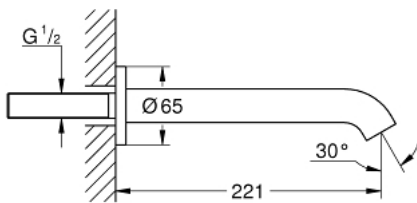

13 449 AL1 ESSENCE BATH SPOUT

PRODUCT DESCRIPTION

- Colour: brushed hard graphite
- wall mounted
- mousseur
- male thread 1/2"
- projection 221 mm
- GROHE LongLife finish

13 449 AL1 ESSENCE BATH SPOUT

SPARE PARTS

1: Mousseur (Spare part-nr. 13926000)