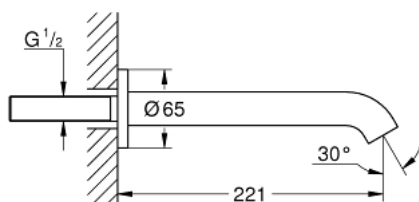

13 449 AL1 ESSENCE BATH SPOUT

PRODUCT DESCRIPTION

- Tyc: brushed hard graphite
- wall mounted
- mousseur
- male thread 1/2"
- projection 221 mm
- GROHE LongLife finish

13 449 AL1 ESSENCE BATH SPOUT

SPARE PARTS

1: Mousseur (Spare part-nr. 13926000)