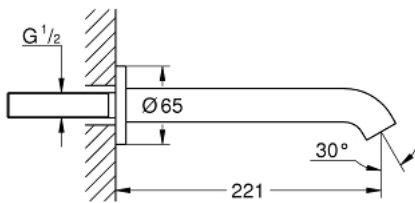

13 449 DA1 ESSENCE BATH SPOUT

PRODUCT DESCRIPTION

- Colour: warm sunset
- wall mounted
- male thread 1/2"
- mousseur
- projection 221 mm
- GROHE LongLife finish

13 449 DA1 ESSENCE BATH SPOUT

SPARE PARTS

1: Mousseur (Spare part-nr. 13926000)