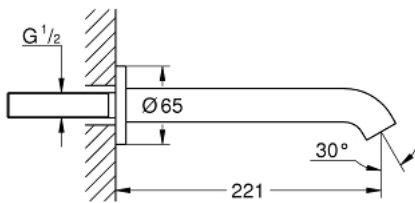

13 449 DA1 ESSENCE BATH SPOUT

PRODUCT DESCRIPTION

- Tyc: warm sunset
- wall mounted
- male thread 1/2"
- mousseur
- projection 221 mm
- GROHE LongLife finish

13 449 DA1 ESSENCE BATH SPOUT

SPARE PARTS

1: Mousseur (Spare part-nr. 13926000)