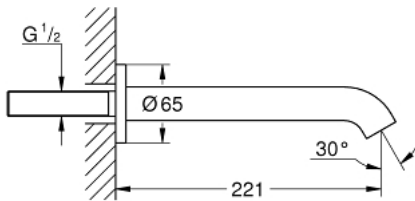

13 449 DC1 ESSENCE BATH SPOUT

PRODUCT DESCRIPTION

- Colour: supersteel
- wall mounted
- mousseur
- male thread 1/2"
- projection 221 mm
- GROHE LongLife finish

13 449 DC1 ESSENCE BATH SPOUT

SPARE PARTS

1: Mousseur (Spare part-nr. 13926000)