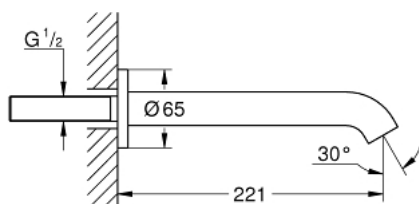

13 449 DC1 ESSENCE BATH SPOUT

PRODUCT DESCRIPTION

- Tyc: supersteel
- wall mounted
- mousseur
- male thread 1/2"
- projection 221 mm
- GROHE LongLife finish

13 449 DC1 ESSENCE BATH SPOUT

SPARE PARTS

1: Mousseur (Spare part-nr. 13926000)