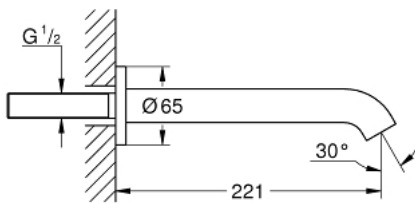

## 13 449 DL1 ESSENCE BATH SPOUT

### PRODUCT DESCRIPTION

- Colour: brushed warm sunset
- wall mounted
- mousseur
- male thread 1/2"
- projection 221 mm
- GROHE LongLife finish