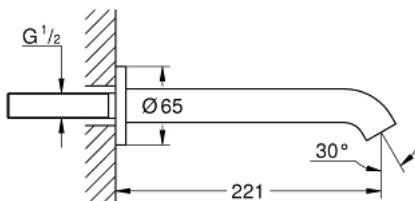

13 449 DL1 ESSENCE BATH SPOUT

PRODUCT DESCRIPTION

- Tyc: brushed warm sunset
- wall mounted
- mousseur
- male thread 1/2"
- projection 221 mm
- GROHE LongLife finish

13 449 DL1 ESSENCE BATH SPOUT

SPARE PARTS

1: Mousseur (Spare part-nr. 13926000)