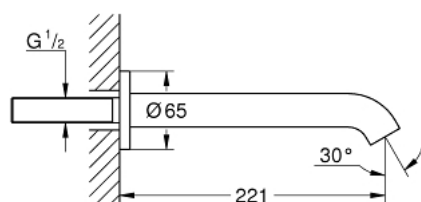

13 449 GL1 ESSENCE BATH SPOUT

PRODUCT DESCRIPTION

- Colour: cool sunrise
- wall mounted
- male thread 1/2"
- mousseur
- projection 221 mm
- GROHE LongLife finish

13 449 GL1 ESSENCE BATH SPOUT

SPARE PARTS

1: Mousseur (Spare part-nr. 13926000)