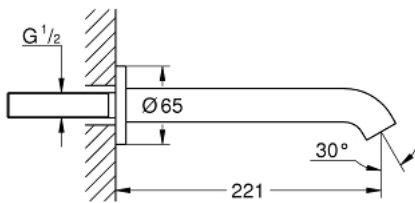

## 13 449 GL1 ESSENCE BATH SPOUT

### PRODUCT DESCRIPTION

- Tyc: cool sunrise
- wall mounted
- male thread 1/2"
- mousseur
- projection 221 mm
- GROHE LongLife finish