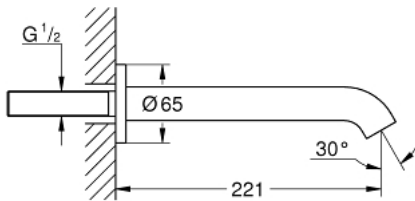

13 449 GN1 ESSENCE BATH SPOUT

PRODUCT DESCRIPTION

- Colour: brushed cool sunrise
- wall mounted
- mousseur
- male thread 1/2"
- projection 221 mm
- GROHE LongLife finish

13 449 GN1 ESSENCE BATH SPOUT

SPARE PARTS

1: Mousseur (Spare part-nr. 13926000)