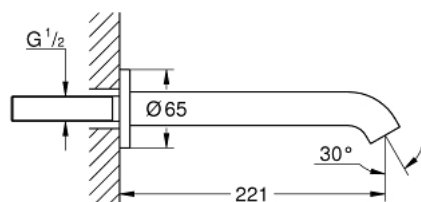

13 449 GN1 ESSENCE BATH SPOUT

PRODUCT DESCRIPTION

- Tyc: brushed cool sunrise
- wall mounted
- mousseur
- male thread 1/2"
- projection 221 mm
- GROHE LongLife finish

13 449 GN1 ESSENCE BATH SPOUT

SPARE PARTS

1: Mousseur (Spare part-nr. 13926000)