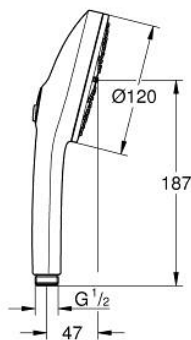

13 488 100 00 EUPHORIA 120 HAND SHOWER 3 SPRAYS

PRODUCT DESCRIPTION

- Colour: chrome
- spray plate in corresponding colour
- spray patterns: Rain, Jet, Booster
- maximum flow rate (at 3 bar): 7.9 l/min
- GROHE EcoJoy - less water, perfect flow
- GROHE AquaBooster - intensified spray performance
- GROHE SmartSwitch - easily rotate the dial to enjoy your preferred spray option
- GROHE DreamSpray - perfect spray pattern
- GROHE LongLife finish
- GROHE SpeedClean - effortless limescale removal
- Inner WaterGuide - inner insulation for surface protection
- universal mounting system, fitting all standard shower hoses
- min. recommended pressure 1.0 bar
- suitable for instantaneous heater
- professional exclusive

13 488 100 00 **EUPHORIA 120 HAND SHOWER 3 SPRAYS**

SPARE PARTS

1: Dirt strainer (Spare part-nr. 0700200M)