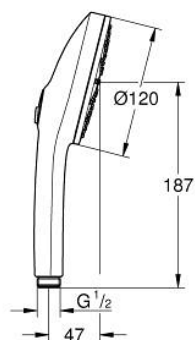

### PRODUCT DESCRIPTION

- Tyc: Chrome
- spray plate in corresponding colour
- spray patterns: Rain, Jet, Booster
- maximum flow rate (at 3 bar): 7.9 l/min
- GROHE EcoJoy - Less water, perfect flow
- GROHE AquaBooster - intensified spray performance
- GROHE SmartSwitch - easily rotate the dial to enjoy your preferred spray option
- GROHE DreamSpray - perfect spray pattern
- GROHE LongLife finish
- GROHE SpeedClean - effortless limescale removal
- Inner WaterGuide - inner insulation for surface protection
- universal mounting system, fitting all standard shower hoses
- min. recommended pressure 1.0 bar
- suitable for instantaneous heater
- professional exclusive

13 488 100 00 **EUPHORIA 120 HAND SHOWER 3 SPRAYS**

**SPARE PARTS**

1: Dirt strainer (Spare part-nr. 0700200M)