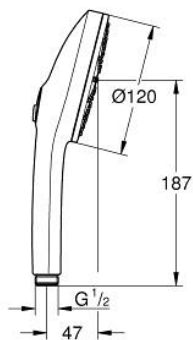

13 488 100 00 EUPHORIA 120 HAND SHOWER 3 SPRAYS

PRODUCT DESCRIPTION

- Tyc: Chrome
- spray plate in corresponding colour
- spray patterns: Rain, Jet, Booster
- maximum flow rate (at 3 bar): 7.9 l/min
- GROHE EcoJoy - Less water, perfect flow
- GROHE AquaBooster - enhanced spray performance with intensified water flow
- GROHE SmartSwitch - easily rotate the dial to enjoy your preferred spray option
- GROHE DreamSpray - perfect spray pattern
- GROHE LongLife finish
- GROHE SpeedClean - effortless limescale removal
- Inner WaterGuide - inner insulation for surface protection
- universal mounting system, fitting all standard shower hoses
- min. recommended pressure 1.0 bar
- suitable for instantaneous heater
- professional exclusive

13 488 100 00 **EUPHORIA 120 HAND SHOWER 3 SPRAYS**

SPARE PARTS

1: Dirt strainer (Spare part-nr. 0700200M)