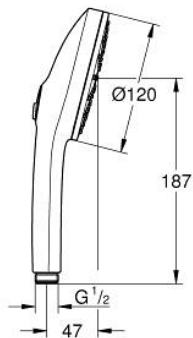

### PRODUCT DESCRIPTION

- Colour: chrome
- spray plate in corresponding colour
- spray patterns: Rain, Jet, Booster
- maximum flow rate (at 3 bar): 5.2 l/min
- GROHE EcoJoy - extra efficient water usage, perfect flow
- GROHE AquaBooster - intensified spray performance
- GROHE SmartSwitch - easily rotate the dial to enjoy your preferred spray option
- GROHE DreamSpray - perfect spray pattern
- GROHE LongLife finish
- GROHE SpeedClean - effortless limescale removal
- Inner WaterGuide - inner insulation for surface protection
- universal mounting system, fitting all standard shower hoses
- min. recommended pressure 1.0 bar
- suitable for instantaneous heater
- professional exclusive

13 488 300 00 **EUPHORIA 120 HAND SHOWER 3 SPRAYS**

**SPARE PARTS**

1: Dirt strainer (Spare part-nr. 0700200M)