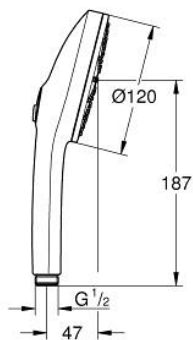

13 488 300 00 EUPHORIA 120 HAND SHOWER 3 SPRAYS

PRODUCT DESCRIPTION

- Tyc: Chrome
- spray plate in corresponding colour
- spray patterns: Rain, Jet, Booster
- maximum flow rate (at 3 bar): 5.2 l/min
- GROHE EcoJoy - extra efficient water usage, perfect flow
- GROHE AquaBooster - enhanced spray performance with intensified water flow
- GROHE SmartSwitch - easily rotate the dial to enjoy your preferred spray option
- GROHE DreamSpray - perfect spray pattern
- GROHE LongLife finish
- GROHE SpeedClean - effortless limescale removal
- Inner WaterGuide - inner insulation for surface protection
- universal mounting system, fitting all standard shower hoses
- min. recommended pressure 1.0 bar
- suitable for instantaneous heater
- professional exclusive

13 488 300 00 **EUPHORIA 120 HAND SHOWER 3 SPRAYS**

SPARE PARTS

1: Dirt strainer (Spare part-nr. 0700200M)