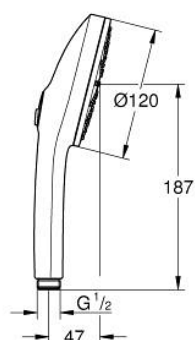

13 488 300 00 EUPHORIA 120 HAND SHOWER 3 SPRAYS

PRODUCT DESCRIPTION

- Tyc: Chrome
- spray plate in corresponding colour
- spray patterns: Rain, Jet, Booster
- maximum flow rate (at 3 bar): 5.2 l/min
- GROHE EcoJoy - extra efficient water usage, perfect flow
- GROHE AquaBooster - intensified spray performance
- GROHE SmartSwitch - easily rotate the dial to enjoy your preferred spray option
- GROHE DreamSpray - perfect spray pattern
- GROHE LongLife finish
- GROHE SpeedClean - effortless limescale removal
- Inner WaterGuide - inner insulation for surface protection
- universal mounting system, fitting all standard shower hoses
- min. recommended pressure 1.0 bar
- suitable for instantaneous heater
- professional exclusive

13 488 300 00 **EUPHORIA 120 HAND SHOWER 3 SPRAYS**

SPARE PARTS

1: Dirt strainer (Spare part-nr. 0700200M)