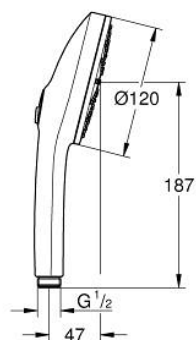

13 488 324 30 EUPHORIA 120 HAND SHOWER 3 SPRAYS

PRODUCT DESCRIPTION

- Colour: matte black
- spray plate in corresponding colour
- spray patterns: Rain, Jet, Booster
- maximum flow rate (at 3 bar): 5.2 l/min
- GROHE EcoJoy - extra efficient water usage, perfect flow
- GROHE AquaBooster - intensified spray performance
- GROHE SmartSwitch - easily rotate the dial to enjoy your preferred spray option
- GROHE DreamSpray - perfect spray pattern
- GROHE SpeedClean - effortless limescale removal
- Inner WaterGuide - inner insulation for surface protection
- universal mounting system, fitting all standard shower hoses
- min. recommended pressure 1.0 bar
- suitable for instantaneous heater
- professional exclusive

13 488 324 30 **EUPHORIA 120 HAND SHOWER 3 SPRAYS**

SPARE PARTS

1: Dirt strainer (Spare part-nr. 0700200M)