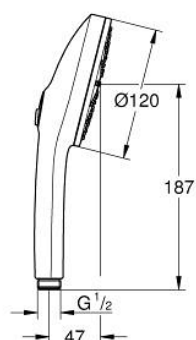

13 488 324 30 EUPHORIA 120 HAND SHOWER 3 SPRAYS

PRODUCT DESCRIPTION

- Tyc: matte black
- spray plate in corresponding colour
- spray patterns: Rain, Jet, Booster
- maximum flow rate (at 3 bar): 5.2 l/min
- GROHE EcoJoy - extra efficient water usage, perfect flow
- GROHE AquaBooster - intensified spray performance
- GROHE SmartSwitch - easily rotate the dial to enjoy your preferred spray option
- GROHE DreamSpray - perfect spray pattern
- GROHE SpeedClean - effortless limescale removal
- Inner WaterGuide - inner insulation for surface protection
- universal mounting system, fitting all standard shower hoses
- min. recommended pressure 1.0 bar
- suitable for instantaneous heater
- professional exclusive

13 488 324 30 **EUPHORIA 120 HAND SHOWER 3 SPRAYS**

SPARE PARTS

1: Dirt strainer (Spare part-nr. 0700200M)