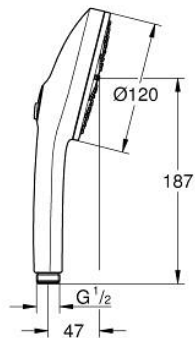

13 488 324 30 EUPHORIA 120 HAND SHOWER 3 SPRAYS

PRODUCT DESCRIPTION

- Tyc: matte black
- spray plate in corresponding colour
- spray patterns: Rain, Jet, Booster
- maximum flow rate (at 3 bar): 5.2 l/min
- GROHE EcoJoy - extra efficient water usage, perfect flow
- GROHE AquaBooster - enhanced spray performance with intensified water flow
- GROHE SmartSwitch - easily rotate the dial to enjoy your preferred spray option
- GROHE DreamSpray - perfect spray pattern
- GROHE SpeedClean - effortless limescale removal
- Inner WaterGuide - inner insulation for surface protection
- universal mounting system, fitting all standard shower hoses
- min. recommended pressure 1.0 bar
- suitable for instantaneous heater
- professional exclusive

13 488 324 30 **EUPHORIA 120 HAND SHOWER 3 SPRAYS**

SPARE PARTS

1: Dirt strainer (Spare part-nr. 0700200M)