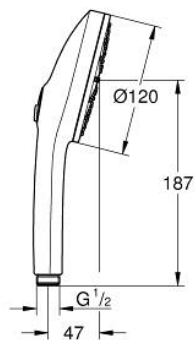

13 488 3AL 00 EUPHORIA 120 HAND SHOWER 3 SPRAYS

PRODUCT DESCRIPTION

- Colour: brushed hard graphite
- spray plate in corresponding colour
- spray patterns: Rain, Jet, Booster
- maximum flow rate (at 3 bar): 5.2 l/min
- GROHE EcoJoy - extra efficient water usage, perfect flow
- GROHE AquaBooster - intensified spray performance
- GROHE SmartSwitch - easily rotate the dial to enjoy your preferred spray option
- GROHE DreamSpray - perfect spray pattern
- GROHE LongLife finish
- GROHE SpeedClean - effortless limescale removal
- Inner WaterGuide - inner insulation for surface protection
- universal mounting system, fitting all standard shower hoses
- min. recommended pressure 1.0 bar
- suitable for instantaneous heater
- professional exclusive

13 488 3AL 00 **EUPHORIA 120 HAND SHOWER 3 SPRAYS**

SPARE PARTS

1: Dirt strainer (Spare part-nr. 0700200M)