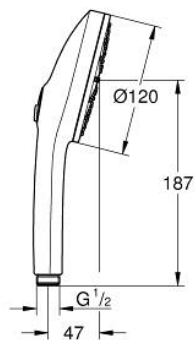

13 488 3AL 00 EUPHORIA 120 HAND SHOWER 3 SPRAYS

PRODUCT DESCRIPTION

- Tyc: brushed hard graphite
- spray plate in corresponding colour
- spray patterns: Rain, Jet, Booster
- maximum flow rate (at 3 bar): 5.2 l/min
- GROHE EcoJoy - extra efficient water usage, perfect flow
- GROHE AquaBooster - enhanced spray performance with intensified water flow
- GROHE SmartSwitch - easily rotate the dial to enjoy your preferred spray option
- GROHE DreamSpray - perfect spray pattern
- GROHE LongLife finish
- GROHE SpeedClean - effortless limescale removal
- Inner WaterGuide - inner insulation for surface protection
- universal mounting system, fitting all standard shower hoses
- min. recommended pressure 1.0 bar
- suitable for instantaneous heater
- professional exclusive

13 488 3AL 00 **EUPHORIA 120 HAND SHOWER 3 SPRAYS**

SPARE PARTS

1: Dirt strainer (Spare part-nr. 0700200M)