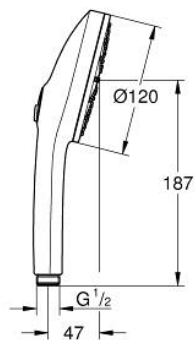

13 488 3AL 00 EUPHORIA 120 HAND SHOWER 3 SPRAYS

PRODUCT DESCRIPTION

- Tyc: brushed hard graphite
- spray plate in corresponding colour
- spray patterns: Rain, Jet, Booster
- maximum flow rate (at 3 bar): 5.2 l/min
- GROHE EcoJoy - extra efficient water usage, perfect flow
- GROHE AquaBooster - intensified spray performance
- GROHE SmartSwitch - easily rotate the dial to enjoy your preferred spray option
- GROHE DreamSpray - perfect spray pattern
- GROHE LongLife finish
- GROHE SpeedClean - effortless limescale removal
- Inner WaterGuide - inner insulation for surface protection
- universal mounting system, fitting all standard shower hoses
- min. recommended pressure 1.0 bar
- suitable for instantaneous heater
- professional exclusive

13 488 3AL 00 **EUPHORIA 120 HAND SHOWER 3 SPRAYS**

SPARE PARTS

1: Dirt strainer (Spare part-nr. 0700200M)