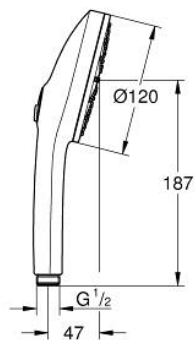

13 488 3DC 00 EUPHORIA 120 HAND SHOWER 3 SPRAYS

PRODUCT DESCRIPTION

- Colour: supersteel
- spray plate in corresponding colour
- spray patterns: Rain, Jet, Booster
- maximum flow rate (at 3 bar): 5.2 l/min
- GROHE EcoJoy - extra efficient water usage, perfect flow
- GROHE AquaBooster - intensified spray performance
- GROHE SmartSwitch - easily rotate the dial to enjoy your preferred spray option
- GROHE DreamSpray - perfect spray pattern
- GROHE LongLife finish
- GROHE SpeedClean - effortless limescale removal
- Inner WaterGuide - inner insulation for surface protection
- universal mounting system, fitting all standard shower hoses
- min. recommended pressure 1.0 bar
- suitable for instantaneous heater
- professional exclusive

13 488 3DC 00 **EUPHORIA 120 HAND SHOWER 3 SPRAYS**

SPARE PARTS

1: Dirt strainer (Spare part-nr. 0700200M)