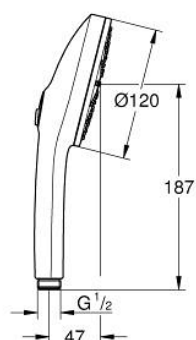

13 488 3DC 00 EUPHORIA 120 HAND SHOWER 3 SPRAYS

PRODUCT DESCRIPTION

- Typ: supersteel
- spray plate in corresponding colour
- spray patterns: Rain, Jet, Booster
- maximum flow rate (at 3 bar): 5.2 l/min
- GROHE EcoJoy - extra efficient water usage, perfect flow
- GROHE AquaBooster - intensified spray performance
- GROHE SmartSwitch - easily rotate the dial to enjoy your preferred spray option
- GROHE DreamSpray - perfect spray pattern
- GROHE LongLife finish
- GROHE SpeedClean - effortless limescale removal
- Inner WaterGuide - inner insulation for surface protection
- universal mounting system, fitting all standard shower hoses
- min. recommended pressure 1.0 bar
- suitable for instantaneous heater
- professional exclusive

13 488 3DC 00 **EUPHORIA 120 HAND SHOWER 3 SPRAYS**

SPARE PARTS

1: Dirt strainer (Spare part-nr. 0700200M)