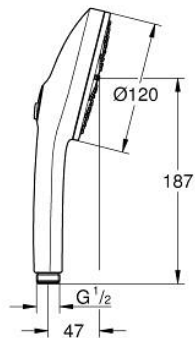

13 488 3DC 00 EUPHORIA 120 HAND SHOWER 3 SPRAYS

PRODUCT DESCRIPTION

- Typ: supersteel
- spray plate in corresponding colour
- spray patterns: Rain, Jet, Booster
- maximum flow rate (at 3 bar): 5.2 l/min
- GROHE EcoJoy - extra efficient water usage, perfect flow
- GROHE AquaBooster - enhanced spray performance with intensified water flow
- GROHE SmartSwitch - easily rotate the dial to enjoy your preferred spray option
- GROHE DreamSpray - perfect spray pattern
- GROHE LongLife finish
- GROHE SpeedClean - effortless limescale removal
- Inner WaterGuide - inner insulation for surface protection
- universal mounting system, fitting all standard shower hoses
- min. recommended pressure 1.0 bar
- suitable for instantaneous heater
- professional exclusive

13 488 3DC 00 **EUPHORIA 120 HAND SHOWER 3 SPRAYS**

SPARE PARTS

1: Dirt strainer (Spare part-nr. 0700200M)