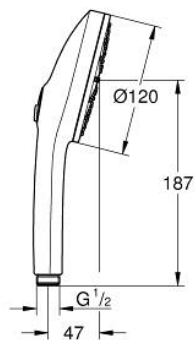

13 488 3DL 00 EUPHORIA 120 HAND SHOWER 3 SPRAYS

PRODUCT DESCRIPTION

- Colour: brushed warm sunset
- spray plate in corresponding colour
- spray patterns: Rain, Jet, Booster
- maximum flow rate (at 3 bar): 5.2 l/min
- GROHE EcoJoy - extra efficient water usage, perfect flow
- GROHE AquaBooster - intensified spray performance
- GROHE SmartSwitch - easily rotate the dial to enjoy your preferred spray option
- GROHE DreamSpray - perfect spray pattern
- GROHE LongLife finish
- GROHE SpeedClean - effortless limescale removal
- Inner WaterGuide - inner insulation for surface protection
- universal mounting system, fitting all standard shower hoses
- min. recommended pressure 1.0 bar
- suitable for instantaneous heater
- professional exclusive

13 488 3DL 00 **EUPHORIA 120 HAND SHOWER 3 SPRAYS**

SPARE PARTS

1: Dirt strainer (Spare part-nr. 0700200M)