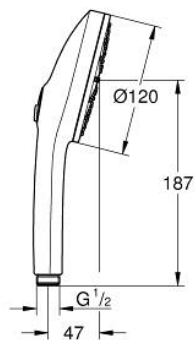

## 13 488 3DL 00 EUPHORIA 120 HAND SHOWER 3 SPRAYS

### PRODUCT DESCRIPTION

- Typ: brushed warm sunset
- spray plate in corresponding colour
- spray patterns: Rain, Jet, Booster
- maximum flow rate (at 3 bar): 5.2 l/min
- GROHE EcoJoy - extra efficient water usage, perfect flow
- GROHE AquaBooster - enhanced spray performance with intensified water flow
- GROHE SmartSwitch - easily rotate the dial to enjoy your preferred spray option
- GROHE DreamSpray - perfect spray pattern
- GROHE LongLife finish
- GROHE SpeedClean - effortless limescale removal
- Inner WaterGuide - inner insulation for surface protection
- universal mounting system, fitting all standard shower hoses
- min. recommended pressure 1.0 bar
- suitable for instantaneous heater
- professional exclusive

13 488 3DL 00 **EUPHORIA 120 HAND SHOWER 3 SPRAYS**

**SPARE PARTS**

1: Dirt strainer (Spare part-nr. 0700200M)