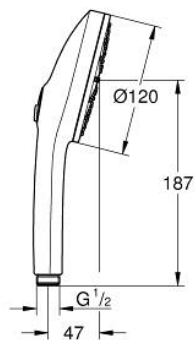

## 13 488 3DL 00 EUPHORIA 120 HAND SHOWER 3 SPRAYS

### PRODUCT DESCRIPTION

- Tyc: brushed warm sunset
- spray plate in corresponding colour
- spray patterns: Rain, Jet, Booster
- maximum flow rate (at 3 bar): 5.2 l/min
- GROHE EcoJoy - extra efficient water usage, perfect flow
- GROHE AquaBooster - intensified spray performance
- GROHE SmartSwitch - easily rotate the dial to enjoy your preferred spray option
- GROHE DreamSpray - perfect spray pattern
- GROHE LongLife finish
- GROHE SpeedClean - effortless limescale removal
- Inner WaterGuide - inner insulation for surface protection
- universal mounting system, fitting all standard shower hoses
- min. recommended pressure 1.0 bar
- suitable for instantaneous heater
- professional exclusive

13 488 3DL 00 **EUPHORIA 120 HAND SHOWER 3 SPRAYS**

**SPARE PARTS**

1: Dirt strainer (Spare part-nr. 0700200M)