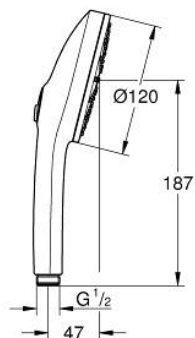

13 488 3GN 00 EUPHORIA 120 HAND SHOWER 3 SPRAYS

PRODUCT DESCRIPTION

- Colour: brushed cool sunrise
- spray plate in corresponding colour
- spray patterns: Rain, Jet, Booster
- maximum flow rate (at 3 bar): 5.2 l/min
- GROHE EcoJoy - extra efficient water usage, perfect flow
- GROHE AquaBooster - intensified spray performance
- GROHE SmartSwitch - easily rotate the dial to enjoy your preferred spray option
- GROHE DreamSpray - perfect spray pattern
- GROHE LongLife finish
- GROHE SpeedClean - effortless limescale removal
- Inner WaterGuide - inner insulation for surface protection
- universal mounting system, fitting all standard shower hoses
- min. recommended pressure 1.0 bar
- suitable for instantaneous heater
- professional exclusive

13 488 3GN 00 **EUPHORIA 120 HAND SHOWER 3 SPRAYS**

SPARE PARTS

1: Dirt strainer (Spare part-nr. 0700200M)