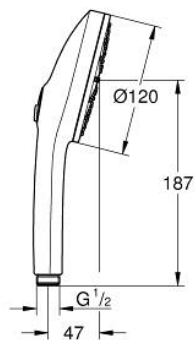

13 488 3GN 00 EUPHORIA 120 HAND SHOWER 3 SPRAYS

PRODUCT DESCRIPTION

- Typ: brushed cool sunrise
- spray plate in corresponding colour
- spray patterns: Rain, Jet, Booster
- maximum flow rate (at 3 bar): 5.2 l/min
- GROHE EcoJoy - extra efficient water usage, perfect flow
- GROHE AquaBooster - enhanced spray performance with intensified water flow
- GROHE SmartSwitch - easily rotate the dial to enjoy your preferred spray option
- GROHE DreamSpray - perfect spray pattern
- GROHE LongLife finish
- GROHE SpeedClean - effortless limescale removal
- Inner WaterGuide - inner insulation for surface protection
- universal mounting system, fitting all standard shower hoses
- min. recommended pressure 1.0 bar
- suitable for instantaneous heater
- professional exclusive

13 488 3GN 00 **EUPHORIA 120 HAND SHOWER 3 SPRAYS**

SPARE PARTS

1: Dirt strainer (Spare part-nr. 0700200M)