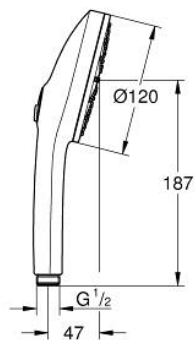

13 488 3GN 00 EUPHORIA 120 HAND SHOWER 3 SPRAYS

PRODUCT DESCRIPTION

- Tyc: brushed cool sunrise
- spray plate in corresponding colour
- spray patterns: Rain, Jet, Booster
- maximum flow rate (at 3 bar): 5.2 l/min
- GROHE EcoJoy - extra efficient water usage, perfect flow
- GROHE AquaBooster - intensified spray performance
- GROHE SmartSwitch - easily rotate the dial to enjoy your preferred spray option
- GROHE DreamSpray - perfect spray pattern
- GROHE LongLife finish
- GROHE SpeedClean - effortless limescale removal
- Inner WaterGuide - inner insulation for surface protection
- universal mounting system, fitting all standard shower hoses
- min. recommended pressure 1.0 bar
- suitable for instantaneous heater
- professional exclusive

13 488 3GN 00 EUPHORIA 120 HAND SHOWER 3 SPRAYS

SPARE PARTS

1: Dirt strainer (Spare part-nr. 0700200M)