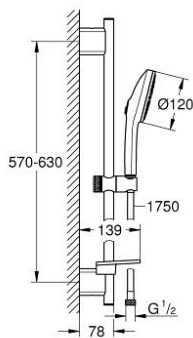

13 488 400 00 EUPHORIA 120 SHOWER RAIL SET 3 SPRAYS (RAIN, JET, BOOSTER)

PRODUCT DESCRIPTION

- Colour: chrome
- consisting of:
 - hand shower Euphoria 120 with AquaBooster (134 883)
 - maximum flow rate (at 3 bar): 5.2 l/min
 - spray plate in corresponding colour
 - shower rail 600 mm (26 602)
 - with wall holders made of metal
 - shower hose Silverflex 1750 mm 1/2" x 1/2" (28 388)
 - GROHE EasyReach tray
 - GROHE EcoJoy - extra efficient water usage, perfect flow
 - GROHE AquaBooster - intensified spray performance
 - GROHE SmartSwitch - easily rotate the dial to enjoy your preferred spray option
 - GROHE DreamSpray - perfect spray pattern
 - GROHE LongLife finish
 - GROHE FastFixation Plus (adjustable distance between wall shower holders for adaption to existing drillings)
 - GROHE TileFix adjustable depth on upper and lower bracket
 - GROHE SpeedClean - effortless limescale removal
 - Inner WaterGuide - inner insulation for surface protection
 - TwistStop - to prevent hose from twisting
 - min. recommended pressure 1.0 bar
 - suitable for instantaneous heater
 - professional exclusive

13 488 400 00 **EUPHORIA 120 SHOWER RAIL SET 3 SPRAYS (RAIN, JET, BOOSTER)**

SPARE PARTS

1: Shower rail holder (Spare part-nr. 48425000)

3: Glide element (Spare part-nr. 48424000)

3: Soap dish (Spare part-nr. 48426000)

4: Dirt strainer (Spare part-nr. 0700200M)