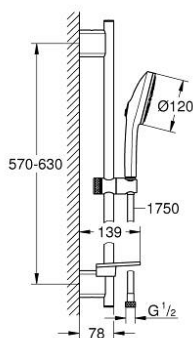

13 488 400 00 EUPHORIA 120 SHOWER RAIL SET 3 SPRAYS (RAIN, JET, BOOSTER)

PRODUCT DESCRIPTION

- Tyc: Chrome
- consisting of:
 - hand shower Euphoria 120 with AquaBooster (134 883)
 - maximum flow rate (at 3 bar): 5.2 l/min
 - spray plate in corresponding colour
 - shower rail 600 mm (26 602)
 - with wall holders made of metal
 - shower hose Silverflex 1750 mm 1/2" x 1/2" (28 388)
 - GROHE EasyReach tray
 - GROHE EcoJoy - extra efficient water usage, perfect flow
 - GROHE AquaBooster - enhanced spray performance with intensified water flow
 - GROHE SmartSwitch - easily rotate the dial to enjoy your preferred spray option
 - GROHE DreamSpray - perfect spray pattern
 - GROHE LongLife finish
 - GROHE FastFixation Plus (adjustable distance between wall shower holders for adaption to existing drillings)
 - GROHE TileFix adjustable depth on upper and lower bracket
 - GROHE SpeedClean - effortless limescale removal
 - Inner WaterGuide - inner insulation for surface protection
 - TwistStop - to prevent hose from twisting
 - min. recommended pressure 1.0 bar
 - suitable for instantaneous heater
- professional exclusive

13 488 400 00 **EUPHORIA 120 SHOWER RAIL SET 3 SPRAYS (RAIN, JET, BOOSTER)**

SPARE PARTS

1: Shower rail holder (Spare part-nr. 48425000)

3: Glide element (Spare part-nr. 48424000)

3: Soap dish (Spare part-nr. 48426000)

4: Dirt strainer (Spare part-nr. 0700200M)