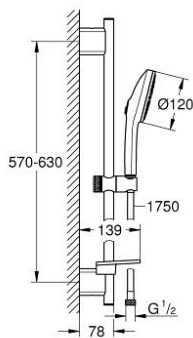

13 488 400 00 EUPHORIA 120 SHOWER RAIL SET 3 SPRAYS (RAIN, JET, BOOSTER)

PRODUCT DESCRIPTION

- Tyc: Chrome
- consisting of:
 - hand shower Euphoria 120 with AquaBooster (134 883)
 - maximum flow rate (at 3 bar): 5.2 l/min
 - spray plate in corresponding colour
 - shower rail 600 mm (26 602)
 - with wall holders made of metal
 - shower hose Silverflex 1750 mm 1/2" x 1/2" (28 388)
 - GROHE EasyReach tray
 - GROHE EcoJoy - extra efficient water usage, perfect flow
 - GROHE AquaBooster - intensified spray performance
 - GROHE SmartSwitch - easily rotate the dial to enjoy your preferred spray option
 - GROHE DreamSpray - perfect spray pattern
 - GROHE LongLife finish
 - GROHE FastFixation Plus (adjustable distance between wall shower holders for adaption to existing drillings)
 - GROHE TileFix adjustable depth on upper and lower bracket
 - GROHE SpeedClean - effortless limescale removal
 - Inner WaterGuide - inner insulation for surface protection
 - TwistStop - to prevent hose from twisting
 - min. recommended pressure 1.0 bar
 - suitable for instantaneous heater
 - professional exclusive

13 488 400 00 **EUPHORIA 120 SHOWER RAIL SET 3 SPRAYS (RAIN, JET, BOOSTER)**

SPARE PARTS

1: Shower rail holder (Spare part-nr. 48425000)

3: Glide element (Spare part-nr. 48424000)

3: Soap dish (Spare part-nr. 48426000)

4: Dirt strainer (Spare part-nr. 0700200M)