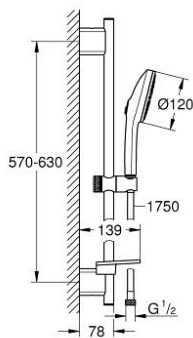

13 488 4AL 00 EUPHORIA 120 SHOWER RAIL SET 3 SPRAYS (RAIN, JET, BOOSTER)

PRODUCT DESCRIPTION

- Tyc: brushed hard graphite
- consisting of:
 - hand shower Euphoria 120 with AquaBooster (134 883)
 - maximum flow rate (at 3 bar): 5.2 l/min
 - spray plate in corresponding colour
 - shower rail 600 mm (26 602)
 - with wall holders made of metal
 - shower hose Silverflex 1750 mm 1/2" x 1/2" (28 388)
 - GROHE EasyReach tray
 - GROHE EcoJoy - extra efficient water usage, perfect flow
 - GROHE AquaBooster - enhanced spray performance with intensified water flow
 - GROHE SmartSwitch - easily rotate the dial to enjoy your preferred spray option
 - GROHE DreamSpray - perfect spray pattern
 - GROHE LongLife finish
 - GROHE FastFixation Plus (adjustable distance between wall shower holders for adaption to existing drillings)
 - GROHE TileFix adjustable depth on upper and lower bracket
 - GROHE SpeedClean - effortless limescale removal
 - Inner WaterGuide - inner insulation for surface protection
 - TwistStop - to prevent hose from twisting
 - min. recommended pressure 1.0 bar
 - suitable for instantaneous heater
- professional exclusive