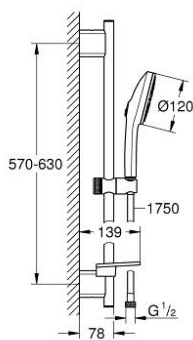

13 488 4DC 00 EUPHORIA 120 SHOWER RAIL SET 3 SPRAYS (RAIN, JET, BOOSTER)

PRODUCT DESCRIPTION

- Typ: supersteel
- consisting of:
 - hand shower Euphoria 120 with AquaBooster (134 883)
 - maximum flow rate (at 3 bar): 5.2 l/min
 - spray plate in corresponding colour
 - shower rail 600 mm (26 602)
 - with wall holders made of metal
 - shower hose Silverflex 1750 mm 1/2" x 1/2" (28 388)
 - GROHE EasyReach tray
 - GROHE EcoJoy - extra efficient water usage, perfect flow
 - GROHE AquaBooster - enhanced spray performance with intensified water flow
 - GROHE SmartSwitch - easily rotate the dial to enjoy your preferred spray option
 - GROHE DreamSpray - perfect spray pattern
 - GROHE LongLife finish
 - GROHE FastFixation Plus (adjustable distance between wall shower holders for adaption to existing drillings)
 - GROHE TileFix adjustable depth on upper and lower bracket
 - GROHE SpeedClean - effortless limescale removal
 - Inner WaterGuide - inner insulation for surface protection
 - TwistStop - to prevent hose from twisting
 - min. recommended pressure 1.0 bar
 - suitable for instantaneous heater
- professional exclusive