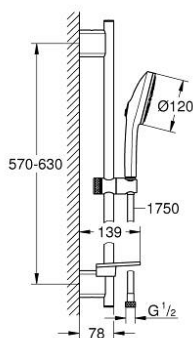

13 488 4DL 00 EUPHORIA 120 SHOWER RAIL SET 3 SPRAYS (RAIN, JET, BOOSTER)

PRODUCT DESCRIPTION

- Tyc: brushed warm sunset
- consisting of:
 - hand shower Euphoria 120 with AquaBooster (134 883)
 - maximum flow rate (at 3 bar): 5.2 l/min
 - spray plate in corresponding colour
 - shower rail 600 mm (26 602)
 - with wall holders made of metal
 - shower hose Silverflex 1750 mm 1/2" x 1/2" (28 388)
 - GROHE EasyReach tray
 - GROHE EcoJoy - extra efficient water usage, perfect flow
 - GROHE AquaBooster - enhanced spray performance with intensified water flow
 - GROHE SmartSwitch - easily rotate the dial to enjoy your preferred spray option
 - GROHE DreamSpray - perfect spray pattern
 - GROHE LongLife finish
 - GROHE FastFixation Plus (adjustable distance between wall shower holders for adaption to existing drillings)
 - GROHE TileFix adjustable depth on upper and lower bracket
 - GROHE SpeedClean - effortless limescale removal
 - Inner WaterGuide - inner insulation for surface protection
 - TwistStop - to prevent hose from twisting
 - min. recommended pressure 1.0 bar
 - suitable for instantaneous heater
- professional exclusive