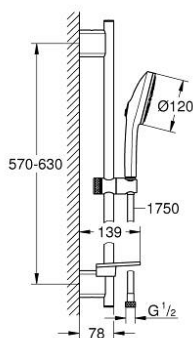

## 13 488 4GN 00 EUPHORIA 120 SHOWER RAIL SET 3 SPRAYS (RAIN, JET, BOOSTER)

### PRODUCT DESCRIPTION

- Tyc: brushed cool sunrise
- consisting of:
  - hand shower Euphoria 120 with AquaBooster (134 883)
  - maximum flow rate (at 3 bar): 5.2 l/min
  - spray plate in corresponding colour
  - shower rail 600 mm (26 602)
  - with wall holders made of metal
  - shower hose Silverflex 1750 mm 1/2" x 1/2" (28 388)
  - GROHE EasyReach tray
  - GROHE EcoJoy - extra efficient water usage, perfect flow
  - GROHE AquaBooster - enhanced spray performance with intensified water flow
  - GROHE SmartSwitch - easily rotate the dial to enjoy your preferred spray option
  - GROHE DreamSpray - perfect spray pattern
  - GROHE LongLife finish
  - GROHE FastFixation Plus (adjustable distance between wall shower holders for adaption to existing drillings)
  - GROHE TileFix adjustable depth on upper and lower bracket
  - GROHE SpeedClean - effortless limescale removal
  - Inner WaterGuide - inner insulation for surface protection
  - TwistStop - to prevent hose from twisting
  - min. recommended pressure 1.0 bar
  - suitable for instantaneous heater
- professional exclusive