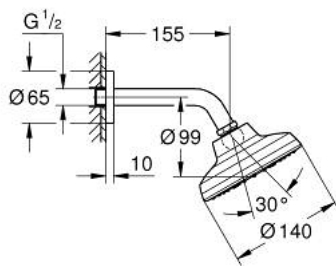

13 496 600 00 **TEMPESTA 140 HEAD SHOWER SET 155 MM 1 SPRAY**

PRODUCT DESCRIPTION

- Colour: chrome
- consisting of:
 - Tempesta 140 head shower 1 spray
- spray pattern: Booster
- maximum flow rate (at 3 bar): 5.3 l/min
- shower arm 155 mm with round escutcheon
- ball joint $\pm 15^\circ$ rotatable
- GROHE EcoJoy - extra efficient water usage, perfect flow
- GROHE AquaBooster - intensified spray performance
- GROHE DreamSpray - perfect spray pattern
- GROHE LongLife finish
- GROHE SpeedClean - effortless limescale removal
- Inner WaterGuide - inner insulation for surface protection
- min. recommended pressure 1.0 bar
- suitable for instantaneous heater
- professional exclusive