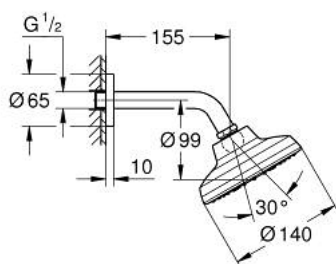

13 496 600 00 **TEMPESTA 140 HEAD SHOWER SET 155 MM 1 SPRAY**

**PRODUCT DESCRIPTION**

- Tyc: Chrome
- consisting of:
  - Tempesta 140 head shower 1 spray
  - spray pattern: Booster
  - maximum flow rate (at 3 bar): 5.3 l/min
  - shower arm 155 mm with round escutcheon
  - ball joint  $\pm 15^\circ$  rotatable
- GROHE EcoJoy - extra efficient water usage, perfect flow
- GROHE AquaBooster - intensified spray performance
- GROHE DreamSpray - perfect spray pattern
- GROHE LongLife finish
- GROHE SpeedClean - effortless limescale removal
- Inner WaterGuide - inner insulation for surface protection
- min. recommended pressure 1.0 bar
- suitable for instantaneous heater
- professional exclusive