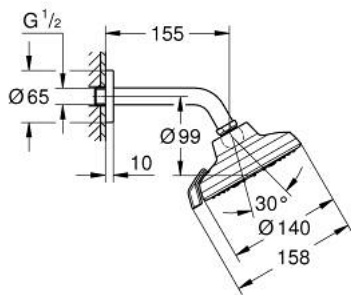

13 496 800 00 TEMPESTA 140 HEAD SHOWER SET 155 MM 2 SPRAYS

PRODUCT DESCRIPTION

- Colour: chrome
- consisting of:
 - Tempesta 140 head shower
 - spray pattern: Rain, Booster
 - diverter below spray face
 - maximum flow rate (at 3 bar): 5.1 l/min
 - shower arm 155 mm with round escutcheon
 - ball joint $\pm 15^\circ$ rotatable
- GROHE EcoJoy - extra efficient water usage, perfect flow
- GROHE AquaBooster - intensified spray performance
- GROHE DreamSpray - perfect spray pattern
- GROHE LongLife finish
- GROHE SpeedClean - effortless limescale removal
- Inner WaterGuide - inner insulation for surface protection
- min. recommended pressure 1.0 bar
- suitable for instantaneous heater
- professional exclusive