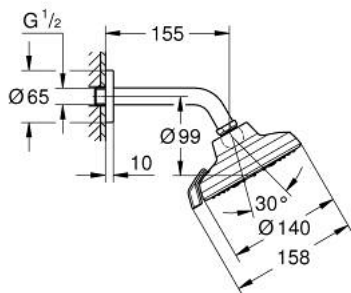

13 496 800 00 **TEMPESTA 140 HEAD SHOWER SET 155 MM 2 SPRAYS**

PRODUCT DESCRIPTION

- Tyc: Chrome
- consisting of:
 - Tempesta 140 head shower
 - spray patterns: Rain, Booster
 - diverter below spray face
 - maximum flow rate (at 3 bar): 5.1 l/min
 - shower arm 155 mm with round escutcheon
 - ball joint $\pm 15^\circ$ rotatable
- GROHE EcoJoy - extra efficient water usage, perfect flow
- GROHE AquaBooster - intensified spray performance
- GROHE DreamSpray - perfect spray pattern
- GROHE LongLife finish
- GROHE SpeedClean - effortless limescale removal
- Inner WaterGuide - inner insulation for surface protection
- min. recommended pressure 1.0 bar
- suitable for instantaneous heater
- professional exclusive