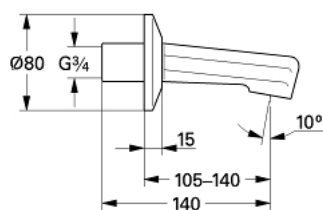

13 540 000 **BATH SPOUT 3/4"**

**PRODUCT DESCRIPTION**

- Colour: chrome
- wall mounted
- flow straightener
- sliding escutcheon
- female thread 3/4"
- projection 140 mm
- GROHE LongLife finish

## 13 540 000 BATH SPOUT 3/4"

### SPARE PARTS

- 1: Flow straightener (Spare part-nr. 0315400M)
- 2: Escutcheon (Spare part-nr. 06388000)

23 11 54  
3000

13.540