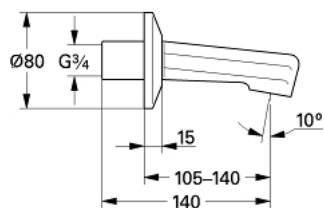

13 540 000 **BATH SPOUT 3/4"**

PRODUCT DESCRIPTION

- Tyc: Chrome
- wall mounted
- flow straightener
- sliding escutcheon
- female thread 3/4"
- projection 140 mm
- GROHE LongLife finish

13 540 000 BATH SPOUT 3/4"

SPARE PARTS

- 1: Flow straightener (Spare part-nr. 0315400M)
- 2: Escutcheon (Spare part-nr. 06388000)

23 11 54
3/4"

13.540