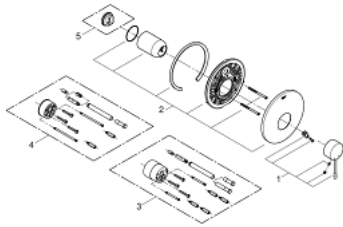

19 286 AL1 ESSENCE SINGLE-LEVER SHOWER MIXER

PRODUCT DESCRIPTION

- Colour: brushed hard graphite
- rough-in set for wall mounted shower mixer
- without concealed body
- metal lever
- GROHE LongLife finish
- escutcheon and shaft sealing
- metal escutcheon
- covered fixing
- min. recommended pressure 1.0 bar

19 286 AL1 ESSENCE SINGLE-LEVER SHOWER MIXER

SPARE PARTS

- 1: Lever (Spare part-nr. 46915AL0)
- 2: Escutcheon (Spare part-nr. 46904AL0)
- 3: Extension set (Spare part-nr. 46343000)*
- 4: Extension set (Spare part-nr. 46191000)*
- 5: Temperature limiter (Spare part-nr. 46308000)*