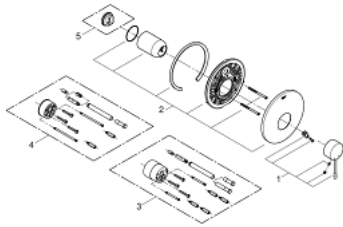

19 286 AL1 ESSENCE SINGLE-LEVER SHOWER MIXER

PRODUCT DESCRIPTION

- Tyc: brushed hard graphite
- rough-in set for wall mounted shower mixer
- without concealed body
- metal lever
- GROHE LongLife finish
- escutcheon and shaft sealing
- metal escutcheon
- covered fixing
- min. recommended pressure 1.0 bar

19 286 AL1 ESSENCE SINGLE-LEVER SHOWER MIXER

SPARE PARTS

- 1: Lever (Spare part-nr. 46915AL0)
- 2: Escutcheon (Spare part-nr. 46904AL0)
- 3: Extension set (Spare part-nr. 46343000)*
- 4: Extension set (Spare part-nr. 46191000)*
- 5: Temperature limiter (Spare part-nr. 46308000)*