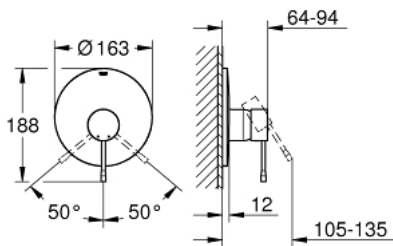

19 286 AL1 ESSENCE SINGLE-LEVER SHOWER MIXER

PRODUCT DESCRIPTION

- Tyc: brushed hard graphite
- rough-in set for wall mounted shower mixer
- without concealed body
- metal lever
- GROHE LongLife finish
- escutcheon and shaft sealing
- metal escutcheon
- covered fixing
- min. recommended pressure 1.0 bar

19 286 AL1 ESSENCE SINGLE-LEVER SHOWER MIXER

SPARE PARTS

- 1: Lever (Spare part-nr. 46915AL0)
- 2: Escutcheon (Spare part-nr. 46904AL0)
- 3: Extension set (Spare part-nr. 46343000)*
- 4: Extension set (Spare part-nr. 46191000)*
- 5: Temperature limiter (Spare part-nr. 46308000)*