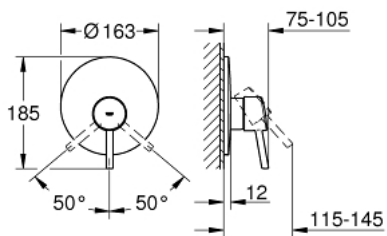

19 345 001 **CONCETTO SINGLE-LEVER SHOWER MIXER**

PRODUCT DESCRIPTION

- Colour: chrome
- trim set for use with rough-in box 33 963 001, 33 964 001, 33 965 001
- without concealed body
- metal lever
- GROHE LongLife finish
- escutcheon and shaft sealing
- wall escutcheon
- covered fixing

19 345 001 **CONCETTO SINGLE-LEVER SHOWER MIXER**

SPARE PARTS

- 1: Lever (Spare part-nr. 46723000)
 - 2: Escutcheon (Spare part-nr. 46904000)
 - 3: Cap (Spare part-nr. 06874000)
 - 4: Temperature limiter (Spare part-nr. 46375000)*
 - 5: Extension set (Spare part-nr. 46191000)*
 - 6: Extension set (Spare part-nr. 46343000)*
- * Optional accessories