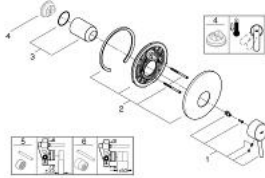

19 345 001 **CONCETTO SINGLE-LEVER SHOWER MIXER**

PRODUCT DESCRIPTION

- Colour: chrome
- trim set for use with rough-in box 33 963 001, 33 964 001, 33 965 001
- without concealed body
- metal lever
- GROHE LongLife finish
- escutcheon and shaft sealing
- wall escutcheon
- covered fixing

19 345 001 **CONCETTO SINGLE-LEVER SHOWER MIXER**

SPARE PARTS

- 1: Lever (Spare part-nr. 46723000)
 - 2: Escutcheon (Spare part-nr. 46904000)
 - 3: Cap (Spare part-nr. 06874000)
 - 4: Temperature limiter (Spare part-nr. 46375000)*
 - 5: Extension set (Spare part-nr. 46191000)*
 - 6: Extension set (Spare part-nr. 46343000)*
- * Optional accessories