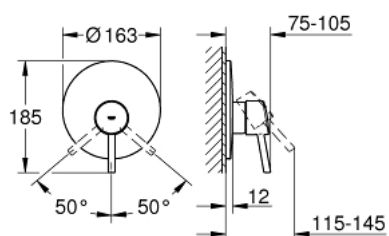

19 345 001 **CONCETTO SINGLE-LEVER SHOWER MIXER**

PRODUCT DESCRIPTION

- Tyc: Chrome
- trim set for use with rough-in box 33 963 001, 33 964 001, 33 965 001
- without concealed body
- metal lever
- GROHE LongLife finish
- escutcheon and shaft sealing
- wall escutcheon
- covered fixing

19 345 001 **CONCETTO SINGLE-LEVER SHOWER MIXER**

SPARE PARTS

- 1: Lever (Spare part-nr. 46723000)
 - 2: Escutcheon (Spare part-nr. 46904000)
 - 3: Cap (Spare part-nr. 06874000)
 - 4: Temperature limiter (Spare part-nr. 46375000)*
 - 5: Extension set (Spare part-nr. 46191000)*
 - 6: Extension set (Spare part-nr. 46343000)*
- * Optional accessories