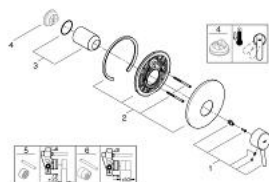

19 345 001 **CONCETTO SINGLE-LEVER SHOWER MIXER**

PRODUCT DESCRIPTION

- Tyc: Chrome
- trim set for use with rough-in box 33 963 001, 33 964 001, 33 965 001
- without concealed body
- metal lever
- GROHE LongLife finish
- escutcheon and shaft sealing
- wall escutcheon
- covered fixing

19 345 001 **CONCETTO SINGLE-LEVER SHOWER MIXER**

SPARE PARTS

- 1: Lever (Spare part-nr. 46723000)
 - 2: Escutcheon (Spare part-nr. 46904000)
 - 3: Cap (Spare part-nr. 06874000)
 - 4: Temperature limiter (Spare part-nr. 46375000)*
 - 5: Extension set (Spare part-nr. 46191000)*
 - 6: Extension set (Spare part-nr. 46343000)*
- * Optional accessories