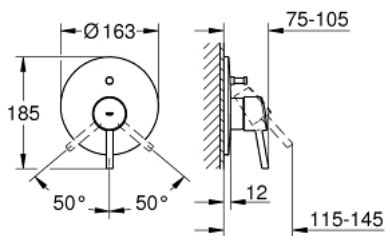

19 346 001 **CONCETTO SINGLE-LEVER BATH MIXER**

PRODUCT DESCRIPTION

- Colour: chrome
- trim set for use with rough-in box 33 963 001 or 33 965 001
- without concealed body
- metal lever
- GROHE LongLife finish
- automatic diverter: bath/shower
- escutcheon and shaft sealing
- wall escutcheon
- covered coupling

19 346 001 **CONCETTO SINGLE-LEVER BATH MIXER**

SPARE PARTS

- 1: Lever (Spare part-nr. 46723000)
- 2: Escutcheon (Spare part-nr. 46905000)
- 3: Cap (Spare part-nr. 06874000)
- 4: Diverter (Spare part-nr. 46737000)
- 5: Temperature limiter (Spare part-nr. 46375000)*
- 6: Extension set (Spare part-nr. 46191000)*
- 7: Extension set (Spare part-nr. 46343000)*