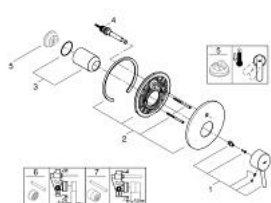

19 346 001 **CONCETTO SINGLE-LEVER BATH MIXER**

PRODUCT DESCRIPTION

- Colour: chrome
- trim set for use with rough-in box 33 963 001 or 33 965 001
- without concealed body
- metal lever
- GROHE LongLife finish
- automatic diverter: bath/shower
- escutcheon and shaft sealing
- wall escutcheon
- covered coupling

19 346 001 **CONCETTO SINGLE-LEVER BATH MIXER**

SPARE PARTS

- 1: Lever (Spare part-nr. 46723000)
- 2: Escutcheon (Spare part-nr. 46905000)
- 3: Cap (Spare part-nr. 06874000)
- 4: Diverter (Spare part-nr. 46737000)
- 5: Temperature limiter (Spare part-nr. 46375000)*
- 6: Extension set (Spare part-nr. 46191000)*
- 7: Extension set (Spare part-nr. 46343000)*