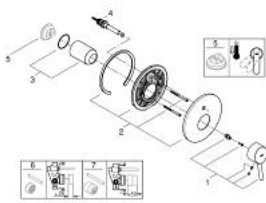

## 19 346 001 **CONCETTO SINGLE-LEVER BATH MIXER**

### PRODUCT DESCRIPTION

- Tyc: Chrome
- trim set for use with rough-in box 33 963 001 or 33 965 001
- without concealed body
- metal lever
- GROHE LongLife finish
- automatic diverter: bath/shower
- escutcheon and shaft sealing
- wall escutcheon
- covered coupling

### **SPARE PARTS**

- 1: Lever (Spare part-nr. 46723000)
- 2: Escutcheon (Spare part-nr. 46905000)
- 3: Cap (Spare part-nr. 06874000)
- 4: Diverter (Spare part-nr. 46737000)
- 5: Temperature limiter (Spare part-nr. 46375000)\*
- 6: Extension set (Spare part-nr. 46191000)\*
- 7: Extension set (Spare part-nr. 46343000)\*