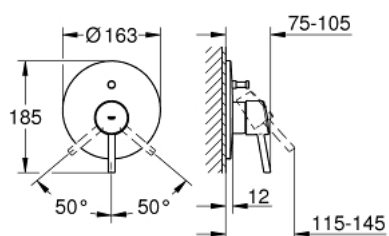

## 19 346 001 **CONCETTO SINGLE-LEVER BATH MIXER**

### PRODUCT DESCRIPTION

- Tyc: Chrome
- trim set for use with rough-in box 33 963 001 or 33 965 001
- without concealed body
- metal lever
- GROHE LongLife finish
- automatic diverter: bath/shower
- escutcheon and shaft sealing
- wall escutcheon
- covered coupling