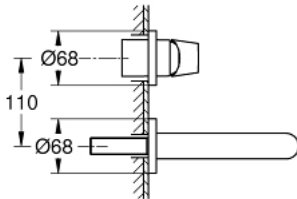

19 381 000 EUROSMART COSMOPOLITAN TWO-HOLE BASIN MIXER S-SIZE

PRODUCT DESCRIPTION

- Colour: chrome
- wall mounted
- trim set for use with rough-in set 23 571 000 / 32 635 000
- without concealed body
- metal escutcheon
- metal lever
- GROHE LongLife finish
- GROHE AquaGuide adjustable mousseur
- center distance 110 mm
- projection 170 mm

19 381 000 **EUROSMART COSMOPOLITAN TWO-HOLE BASIN MIXER S-SIZE**

SPARE PARTS

1: Lever (Spare part-nr. 46684000)

2: Flow straightener (Spare part-nr. 64451000)

3: Extension (Spare part-nr. 46627000)*

* Optional accessories