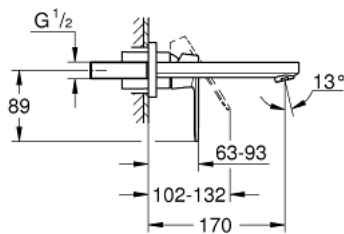

19 381 000 EUROSMART COSMOPOLITAN TWO-HOLE BASIN MIXER S-SIZE

PRODUCT DESCRIPTION

- Colour: chrome
- wall mounted
- trim set for use with rough-in set 23 571 000 / 32 635 000
- without concealed body
- metal escutcheon
- metal lever
- GROHE LongLife finish
- GROHE AquaGuide adjustable mousseur
- center distance 110 mm
- projection 170 mm

19 381 000 **EUROSMART COSMOPOLITAN TWO-HOLE BASIN MIXER S-SIZE**

SPARE PARTS

1: Lever (Spare part-nr. 46684000)

2: Flow straightener (Spare part-nr. 64451000)

3: Extension (Spare part-nr. 46627000)*

* Optional accessories