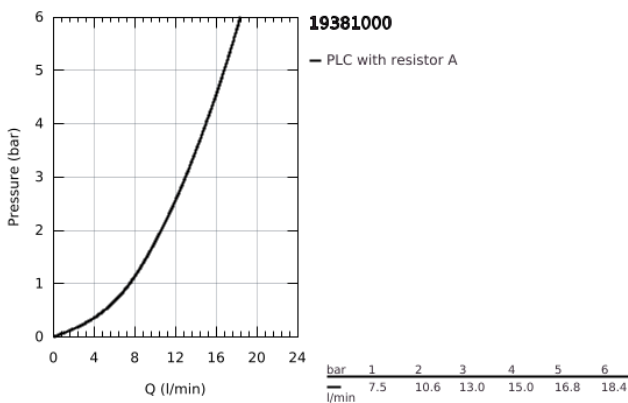

19 381 000 EUROSMART COSMOPOLITAN TWO-HOLE BASIN MIXER S-SIZE

PRODUCT DESCRIPTION

- Colour: chrome
- wall mounted
- trim set for use with rough-in set 23 571 000 / 32 635 000
- without concealed body
- metal escutcheon
- metal lever
- GROHE LongLife finish
- GROHE AquaGuide adjustable mousseur
- center distance 110 mm
- projection 170 mm

19 381 000 **EUROSMART COSMOPOLITAN TWO-HOLE BASIN MIXER S-SIZE**

SPARE PARTS

1: Lever (Spare part-nr. 46684000)

2: Flow straightener (Spare part-nr. 64451000)

3: Extension (Spare part-nr. 46627000)*

* Optional accessories