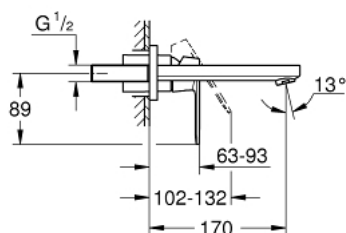

19 381 000 EUROSMART COSMOPOLITAN TWO-HOLE BASIN MIXER S-SIZE

PRODUCT DESCRIPTION

- Tyc: Chrome
- wall mounted
- trim set for use with rough-in set 23 571 000 / 32 635 000
- without concealed body
- metal escutcheon
- metal lever
- GROHE LongLife finish
- GROHE AquaGuide adjustable mousseur
- center distance 110 mm
- projection 170 mm

19 381 000 **EUROSMART COSMOPOLITAN TWO-HOLE BASIN MIXER**
S-SIZE

SPARE PARTS

- 1: Lever (Spare part-nr. 46684000)
- 2: Flow straightener (Spare part-nr. 64451000)
- 3: Extension (Spare part-nr. 46627000)*