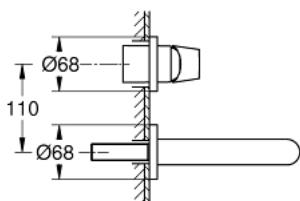

19 381 000 EUROSMART COSMOPOLITAN TWO-HOLE BASIN MIXER S-SIZE

PRODUCT DESCRIPTION

- Tyc: Chrome
- wall mounted
- trim set for use with rough-in set 23 571 000 / 32 635 000
- without concealed body
- metal escutcheon
- metal lever
- GROHE LongLife finish
- GROHE AquaGuide adjustable mousseur
- center distance 110 mm
- projection 170 mm

19 381 000 **EUROSMART COSMOPOLITAN TWO-HOLE BASIN MIXER**
S-SIZE

SPARE PARTS

- 1: Lever (Spare part-nr. 46684000)
- 2: Flow straightener (Spare part-nr. 64451000)
- 3: Extension (Spare part-nr. 46627000)*